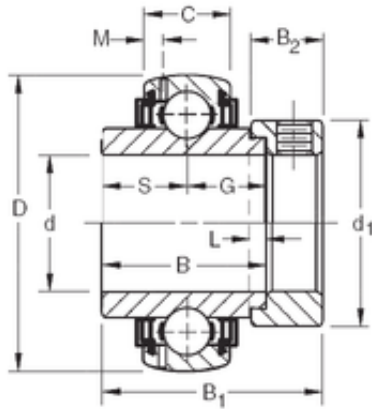

### 61,9125 mm x 130 mm x 61,91 mm TIMKEN GN207KLLB Insert Bearings Spherical OD

Bearing No. GN207KLLB

Size	61.9125x130x61.91 mm
Bore Diameter	61,9125 mm
Outer Diameter	130 mm
Width	61,91 mm
d	61,9125 mm
D	130 mm
B	61,91 mm
C	33 mm
d1	88,9 mm
B1	79,38 mm
B2	23,8 mm
G	30,96 mm
L	6,4 mm
M	5,84 mm
S	30,96 mm
Weight	2,841 Kg
Basic dynamic load rating (C)	90 kN

GN207KLLB Bearing 2D drawings and 3D CAD models